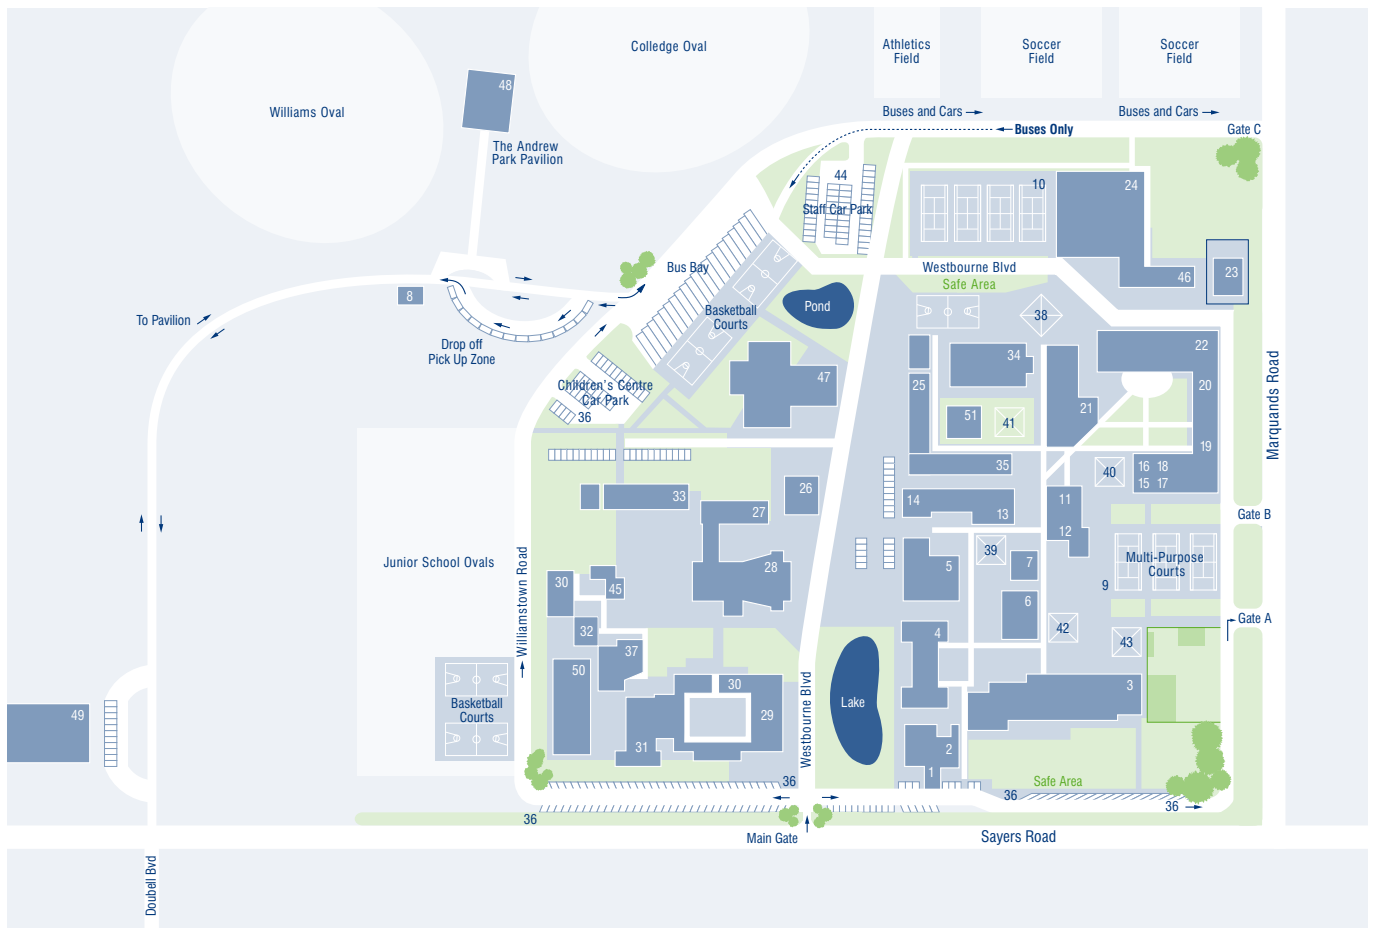

school map

SCHOOL MAP LEGEND

- | | | | |
|----------------------------------|---|--|--------------------------------------|
| 1 Reception/Principal's Office | 16 Archives | 30 Junior School | 44 Staff Car Park |
| 2 Admissions Office | 17 Reprography | 31 Junior School Library | 45 Junior School |
| 3 LOTE Faculty and Year 7 | 18 Science and Technology | 32 Junior School Art Block | 46 Disabled Toilet |
| 4 Music Open Area | 19 Year 12 Co-ordinator and Common Room | 33 Children's Centre | 47 The James Mitchell Centre |
| 5 English Faculty | 20 Science Faculty | 34 The BT Blott Information Technology Centre | Food Technology |
| 6 Drama Centre | 21 Senior School Library | 35 BBQ Area | Health Centre |
| 7 Canteen | 22 Humanities Faculty and Science Faculty | 36 Student Drop-off Area/ Children's Centre Car Park | International Centre |
| 8 Maintenance | 23 Caretaker | 37 After School Care | Lecture Theatre |
| 9 Multi-Purpose Courts | 24 Gymnasium and P.E. Office | 38 Flinders House | School Shop |
| 10 Tennis Courts | 25 Maths Faculty | 39 Hudson House | 48 The Andrew Park Pavilion |
| 11 Student Reception | 26 Chapel | 40 Molland House | 49 Geoffrey Ryan Middle Years Centre |
| 12 Business Administration | 27 Music School | 41 Pascoe House | 50 Holy Trinity Junior School Hall |
| 13 School Marshal | 28 Auditorium | 42 Strathmore House | 51 Amphitheatre |
| 14 Art and Graphic Communication | 29 Junior School Reception | 43 Derrimut House | |
| 15 Art | | | |